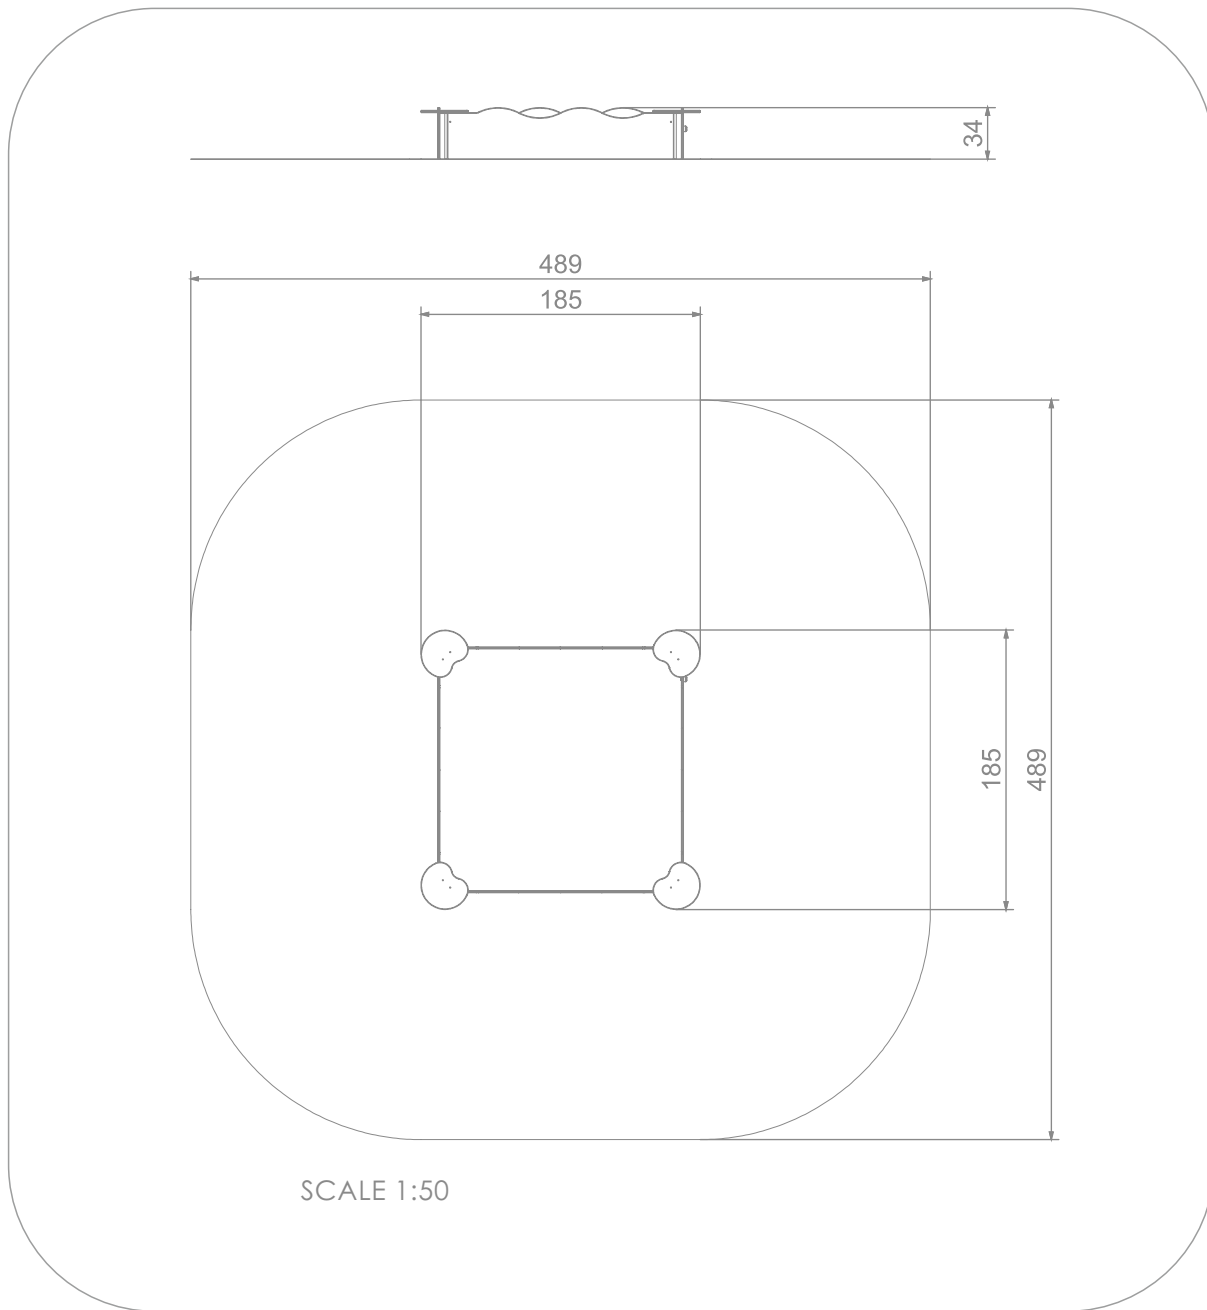

#### INFORMATION ABOUT THE PRODUCT

Dimensions	185 x 185 cm
Safety zone	489 x 489 cm
Safety zone area	22 m <sup>2</sup>
Overall height	34 cm
Free fall height	34 cm
Amount of users	6
Product complies with EN 1176-1:2017	YES
Availability of spare parts	YES
Age range	1-7
<small>According to EN 1176-1:2017 norm, the product requires applying a safety surface according to the product's free fall height.</small>	

### MATERIALS:

SOLID CONSTRUCTION  
MADE OF BLACK STEEL  
IS235JR, CLEANED THE  
SANDBLASTING PROCESS

PLATES OF THE WALLS  
MADE OF COLOURFUL  
TRIPLE LAYERED 15 MM  
HDPE POLYETHYLENE

CONNECTING ELEMENTS  
LIKE SCREWS, NUTS,  
WASHERS MADE OF  
STAINLESS STEEL